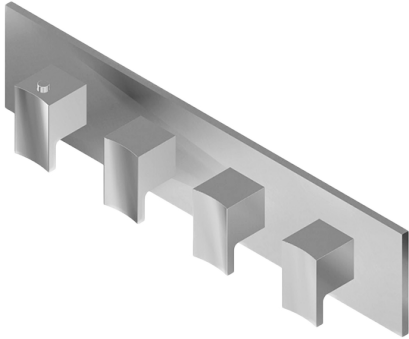

# G-8059H-C14E0-T

Sade Collection

M-Series Valve Horizontal Trim with Four Handles

## Product Features

- Four metal handles, decorative trim plate
- Use with M-Series rough valves

## Available Finishes

- Polished Chrome  
G-8059H-C14E0-T-PC
- Polished Nickel  
G-8059H-C14E0-T-PN
- Unfinished Brass\*  
G-8059H-C14E0-T-UB\*
- Steelnox®  
G-8059H-C14E0-T-SN
- Olive Bronze\*  
G-8059H-C14E0-T-OB\*
- Gold\*  
G-8059H-C14E0-T-AU\*
- Brushed Gold\*  
G-8059H-C14E0-T-BAU\*